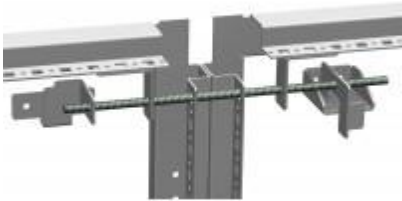

Quality Products. Service Excellence.

Interlock Kit *HMEIK Series*

- Master Interlock Kit- required for master door in system
- Slave Interlock Kit- required for each slave door to be interlocked with master door
- Rod connector kit- required for connecting to slave kit
- Clear zinc plated
- All kits maintain UL/CSA Type 12 approvals

Part Number Description	
HMI	Master Interlock Kit
HSI	Slave Interlock Kit
HSCRD	Rod Connector kit 600-1200 wide

Ordering Guide Common assemblies	Required
Single Door (Master Right or left) to Single door Cabinet	Master Interlock Kit
Single Door (Master right) to Double door Cabinet	Master Interlock Kit
Single Door (Master left) to Double door cabinet	Master Interlock Kit + Rod Connector Kit
Double Door (Master Right or Left) to Double door Cabinet	Master Interlock Kit + Rod Connector Kit
Any Additional cabinets to any of the above configurations	Slave + Rod Connector kit